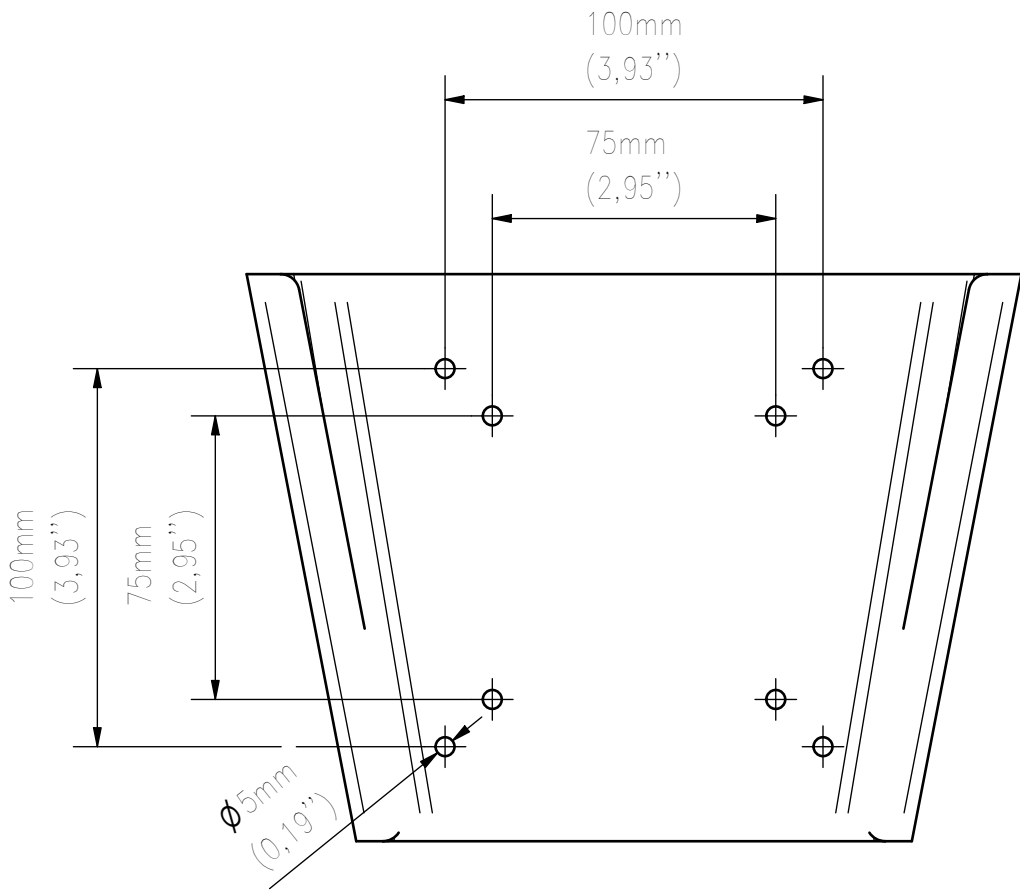

# MONITORARM-STARR-2

FRONT VIEW

SIDE VIEW

BACK VIEW

	Sheet	Scale:
Index No:		