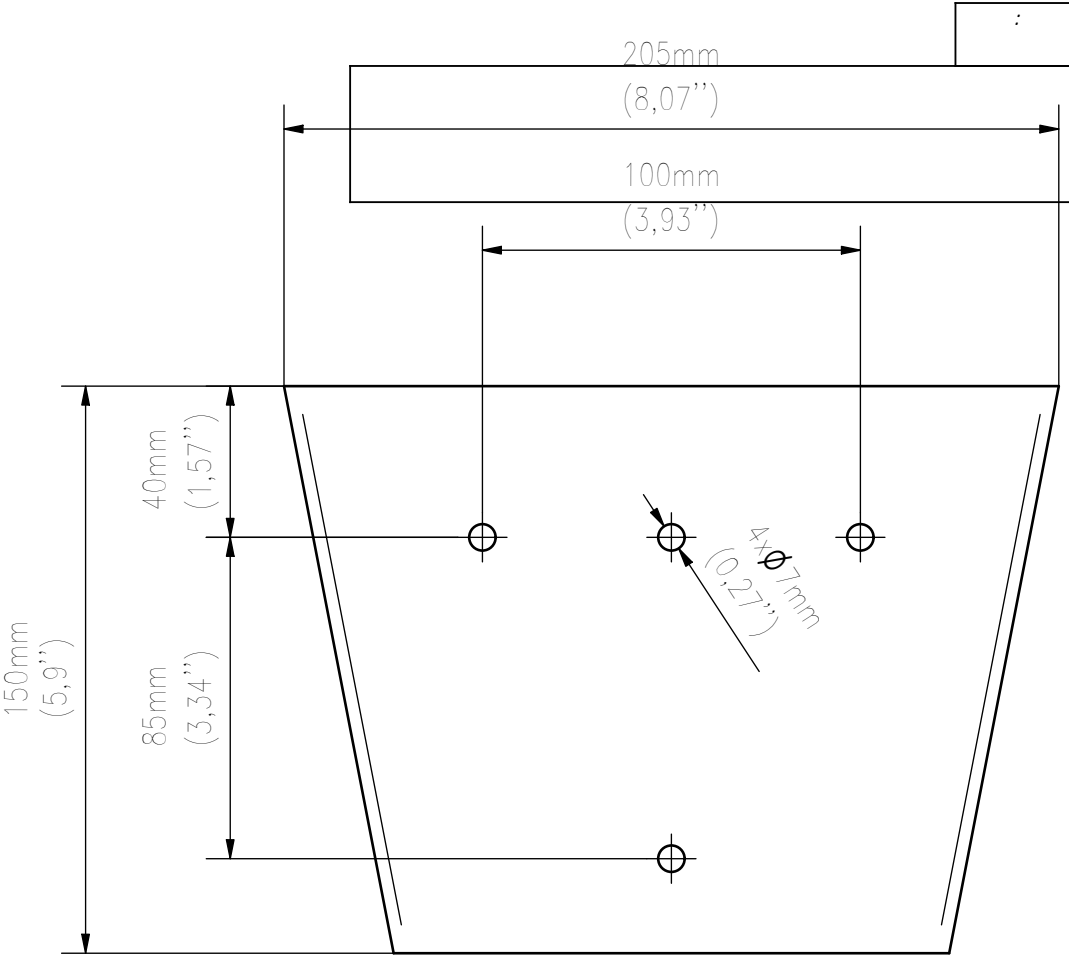

# MONITORARM-STARR-2

FRONT VIEW

SIDE VIEW

BACK VIEW

	Sheet	Scale:
Index No:		