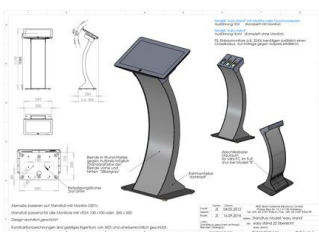

Drawing

[Link to enlarged drawing with dimensions](#)

Technical changes and errors excepted. Last update 23.01.2023

Customized solutions according to your specifications are possible at WES already from one piece!