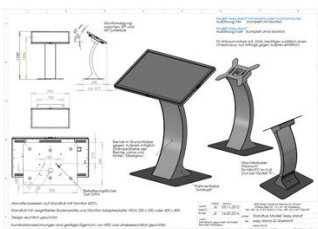

Drawing

[Link to enlarged drawing with dimensions](#)

Technical changes and errors excepted. Last update 30.01.2023

Customized solutions according to your specifications are possible at WES already from one piece!