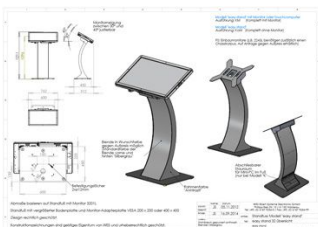

Drawing

[Link to enlarged drawing with dimensions](#)

Technical changes and errors excepted. Last update 23.01.2023

Customized solutions according to your specifications are possible at WES already from one piece!